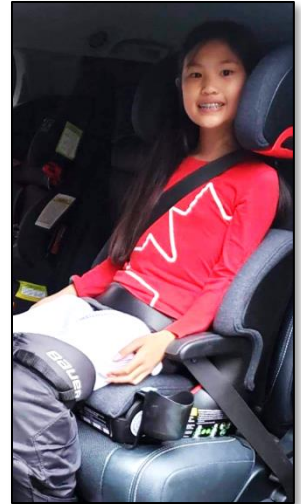

## Gearing up for the season: Hockey Gear & Car Seats

**INCORRECT**

Hockey gear is designed to keep kids safe on the ice, not in a vehicle. Shoulder and chest pads, padded pants and other hockey gear, will significantly impact the harness or seat belt fit, reducing its effectiveness.

Dress your player in base layers for the commute to the rink and ensure they are properly secured in the appropriate car seat for their age, height and weight.

**CORRECT**